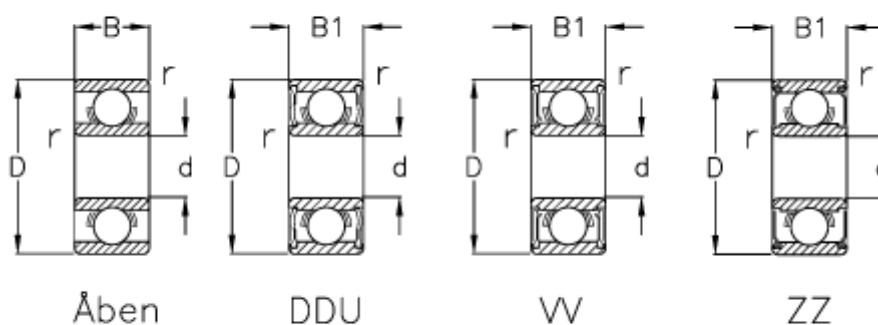

Data Sheet

Article number: 570405003002
Description: NSK Bearing 685 Open
d=5 D=11 B=3

Measures

B	= 3	Max rpm ZZ-WW = 45000
B1	= 5	r min = 0.15
d	= 5	Type = 685
D	= 11	
Load Cor (N)	= 281	
Load Cr (N)	= 715	
Max rpm DD	= -	
Max rpm open	= 53000	